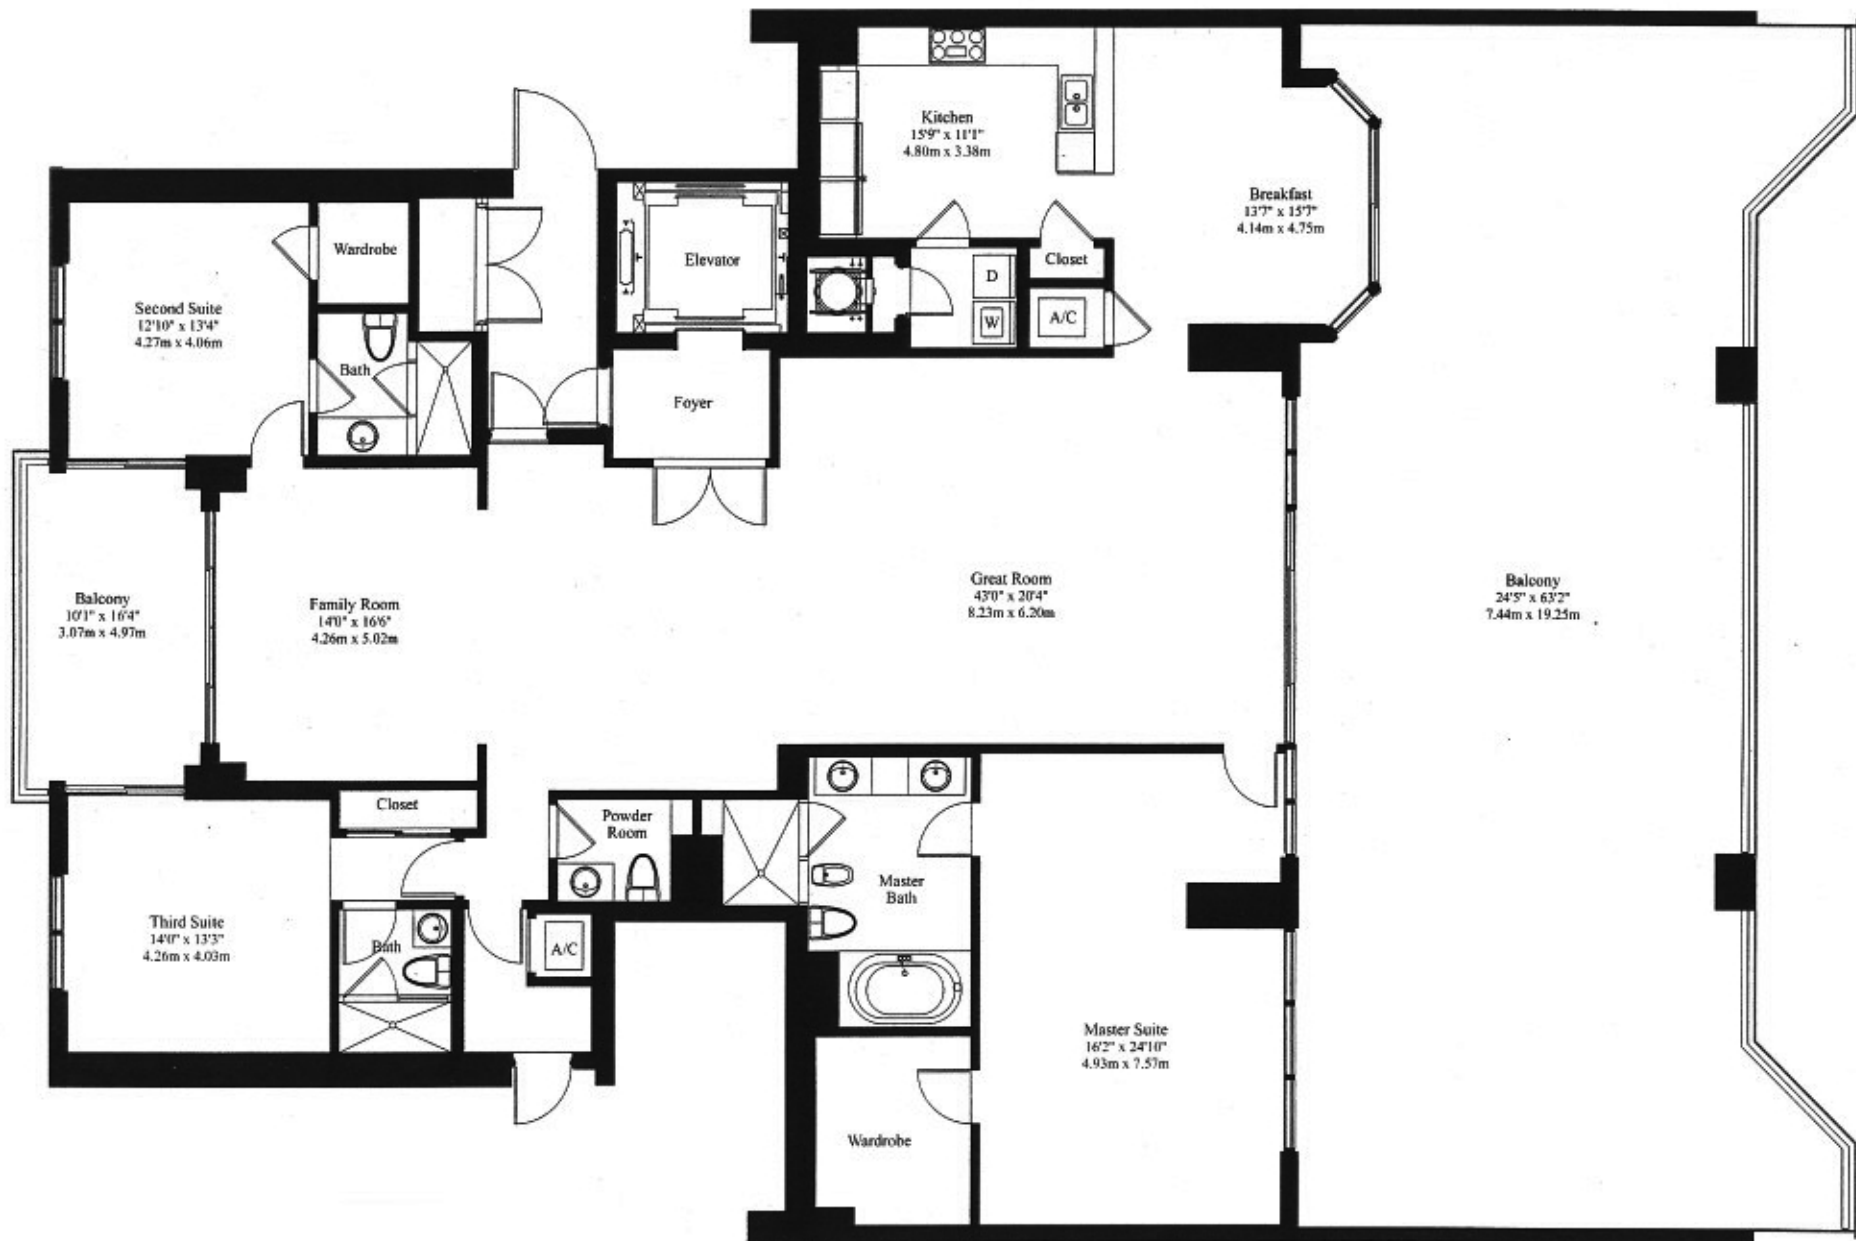

## Unit G

3 Bedrooms + 3 1/2 Baths

3,206 sq.ft. a/c

1,730 sq.ft. balcony\*

4,936 sq.ft. total

All measurements are approximate. \*Balcony dimensions may vary depending on floor level. Floor plans subject to change.