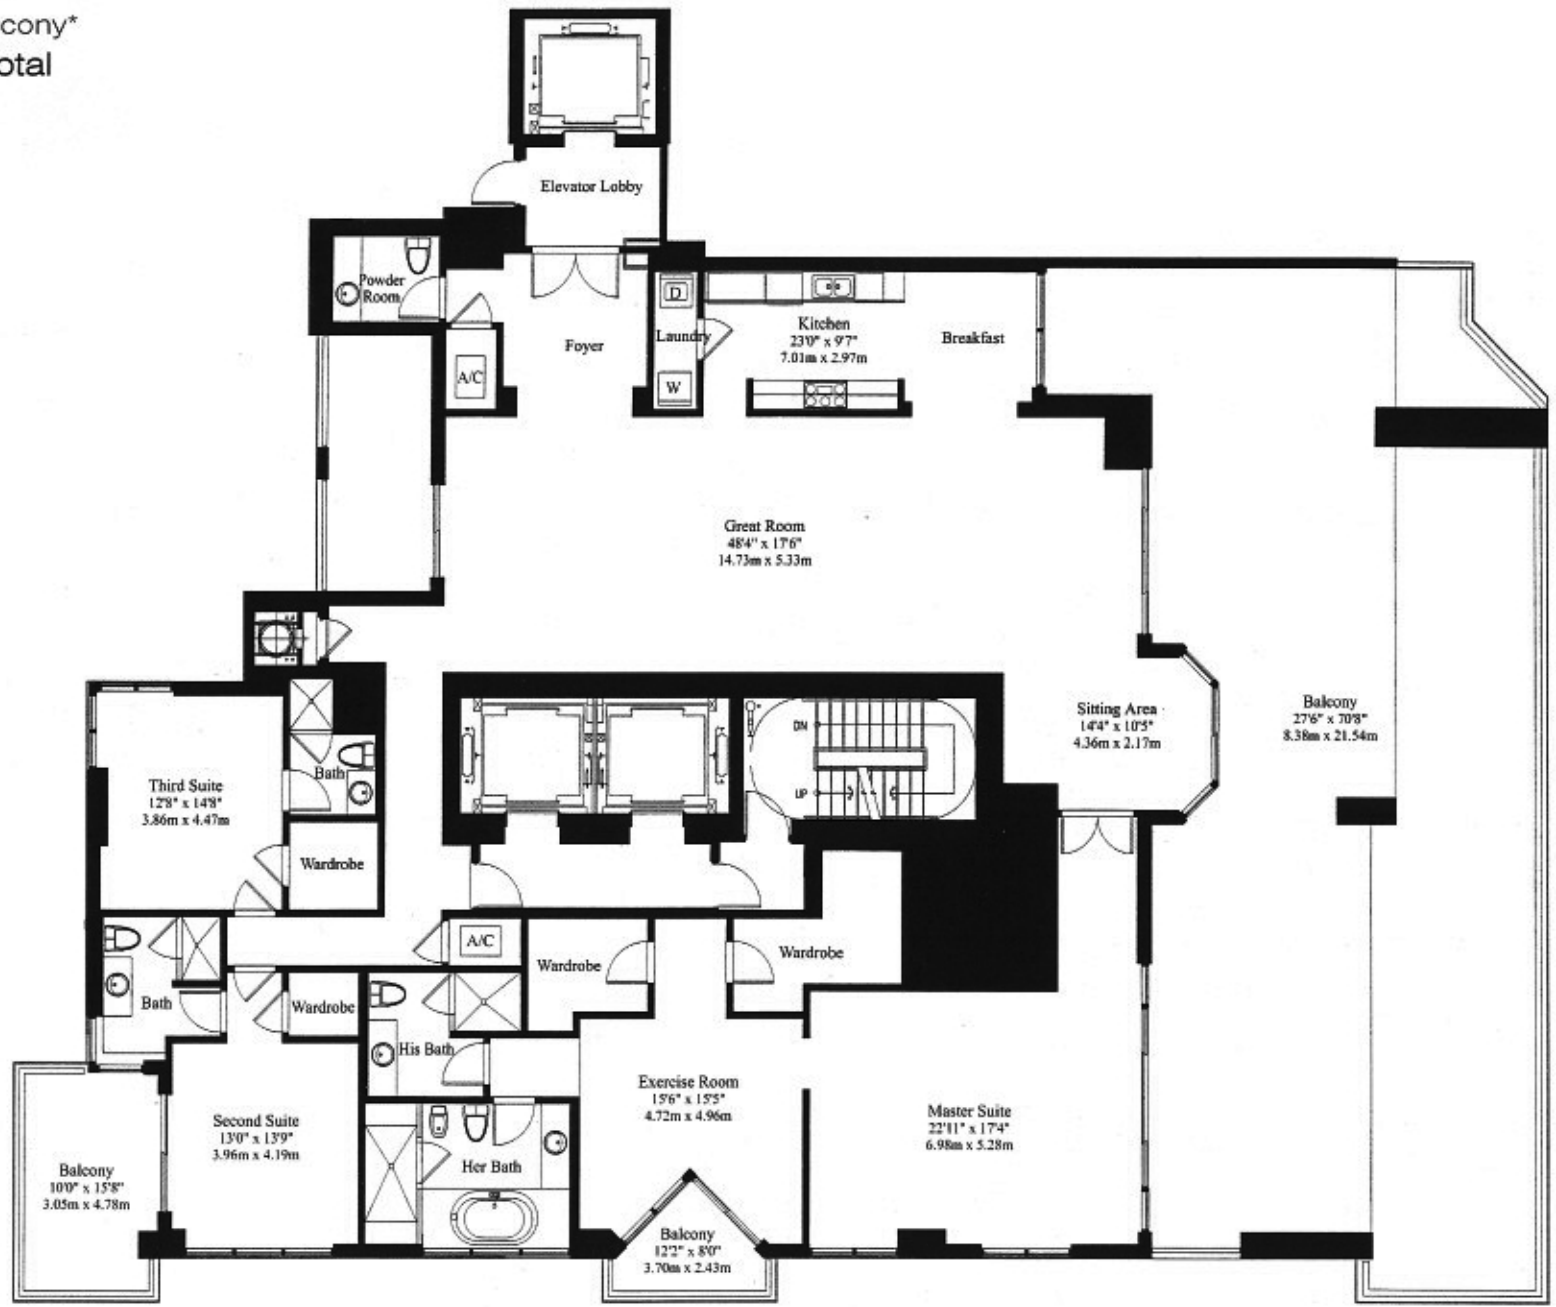

**Unit F**

3 Bedrooms + 4 1/2 Baths

4,059 sq.ft. a/c

2,125 sq.ft. balcony\*

6,184 sq.ft. total

All measurements are approximate. \*Balcony dimensions may vary depending on floor level. Floor plans subject to change.